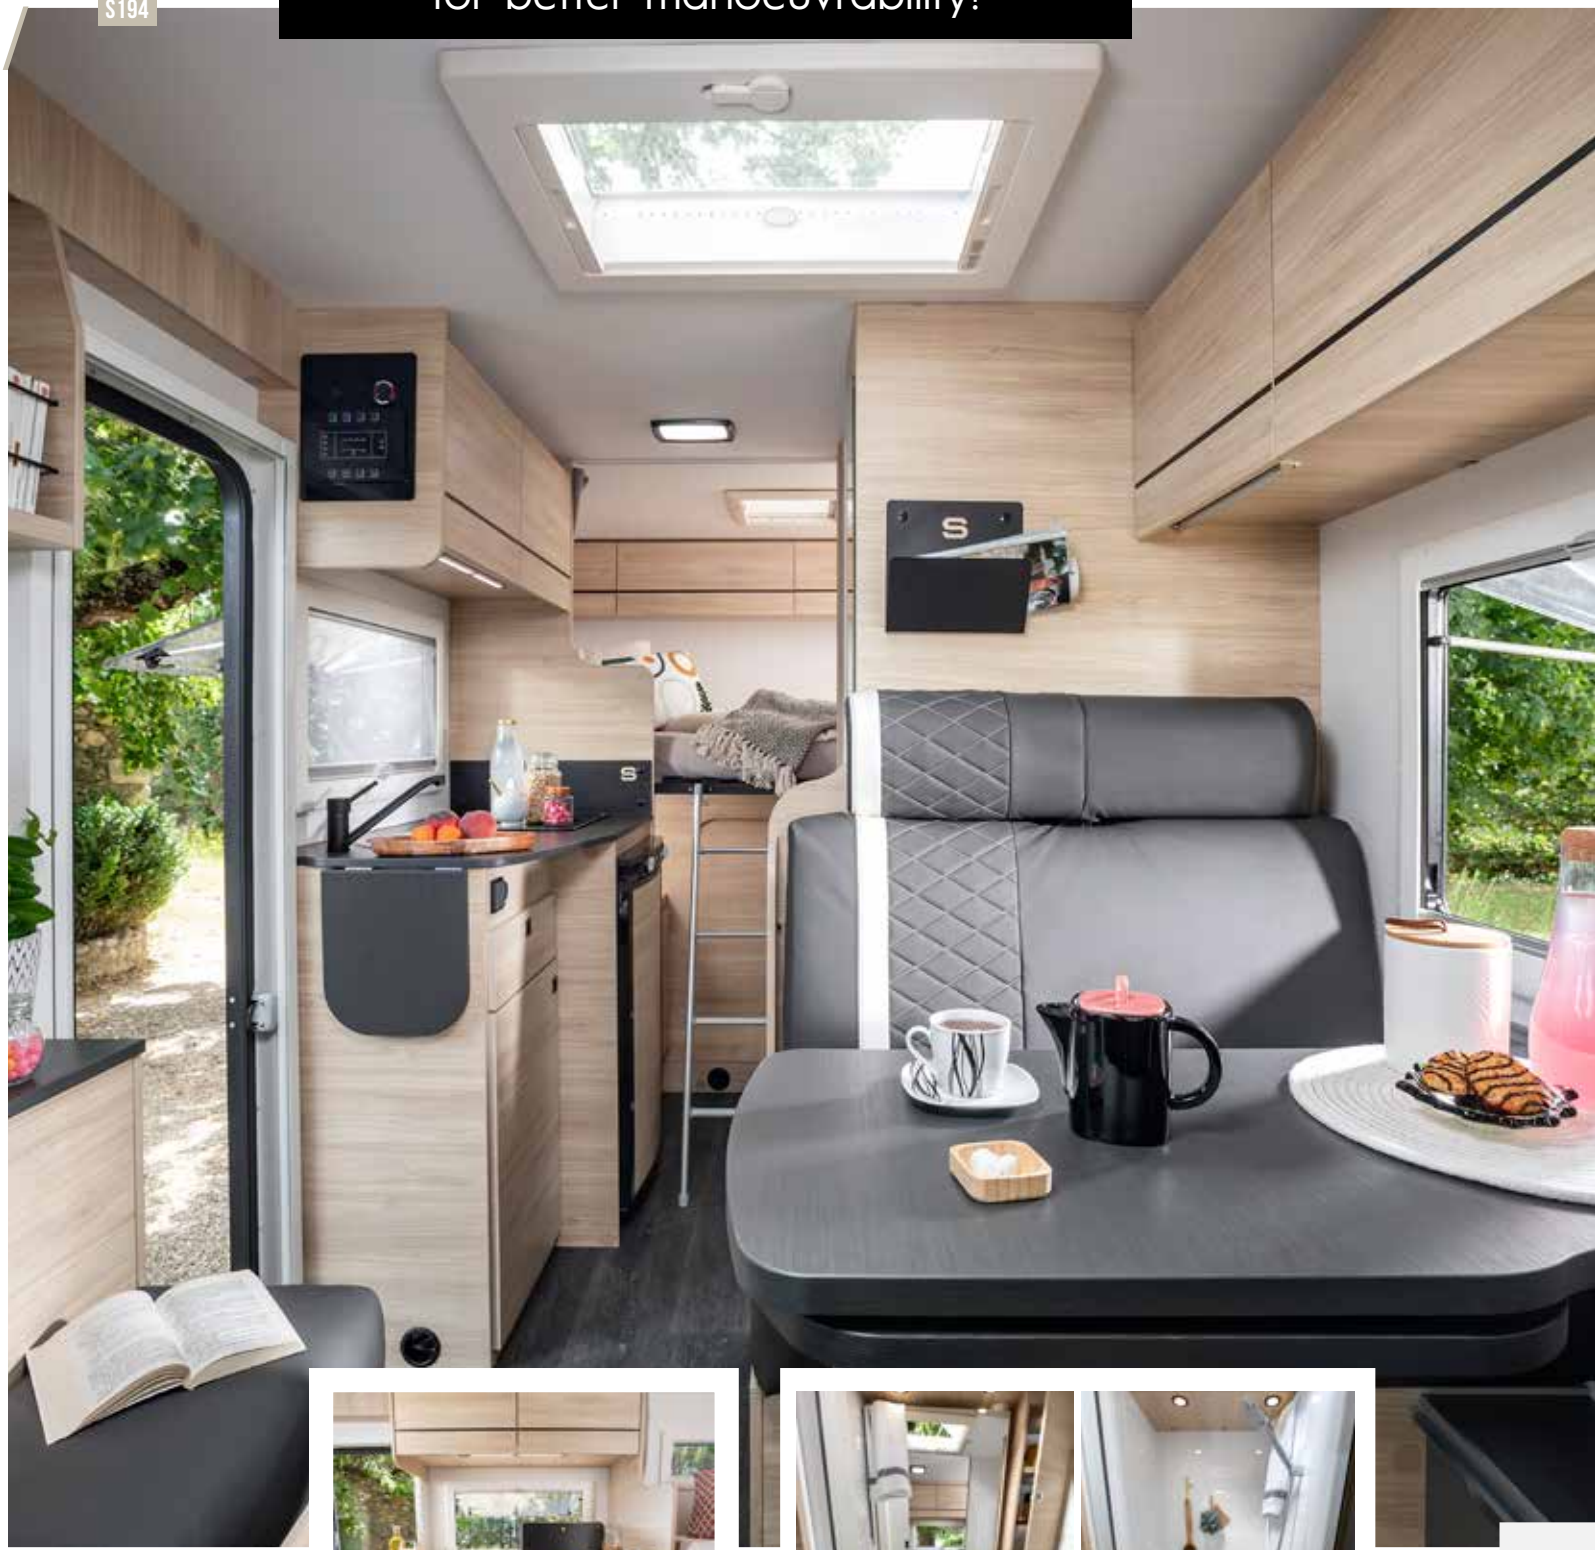

★★★★★

A COMPACT LIVING AREA
for better manoeuvrability!

S194