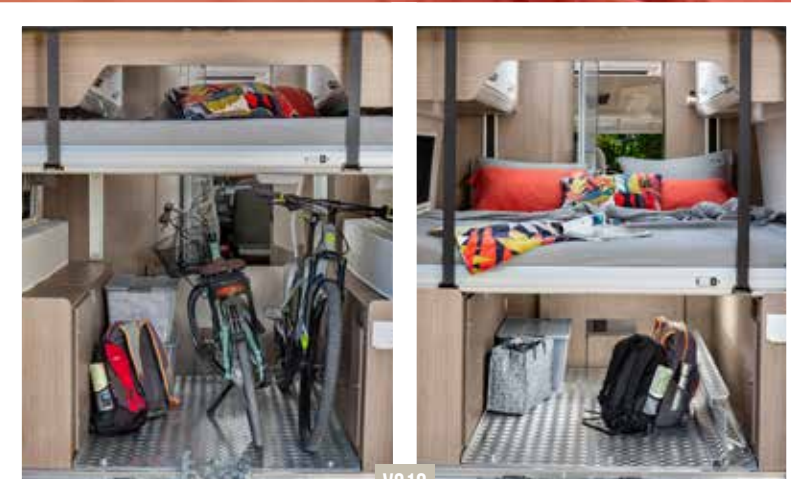

★★★★★

A SLEEPING AREA that is entirely modular!

V114

V210

Daytime position: The (electric) fold-down bed lies flat against the ceiling or in its intermediate position, freeing up a large living space and/or storage space.

Night-time position: In the low position, the bed is XXL: up to 190 x 190 cm.