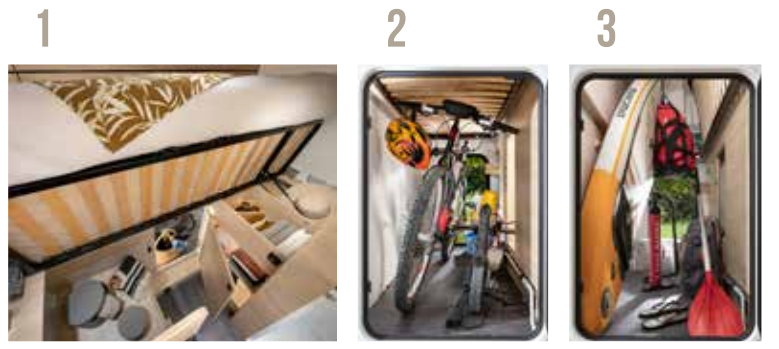

★★★★★

A COMPACT LIVING AREA
for better manoeuvrability!

Foldable «butterfly» bed to access storage units or increase the size of the garage

S194

S217 GA

Testimonial from Alain: It really improves the day-to-day routine

Scan me!
Choose the model that best suits you.

FIND THESE
at the back of the catalogue