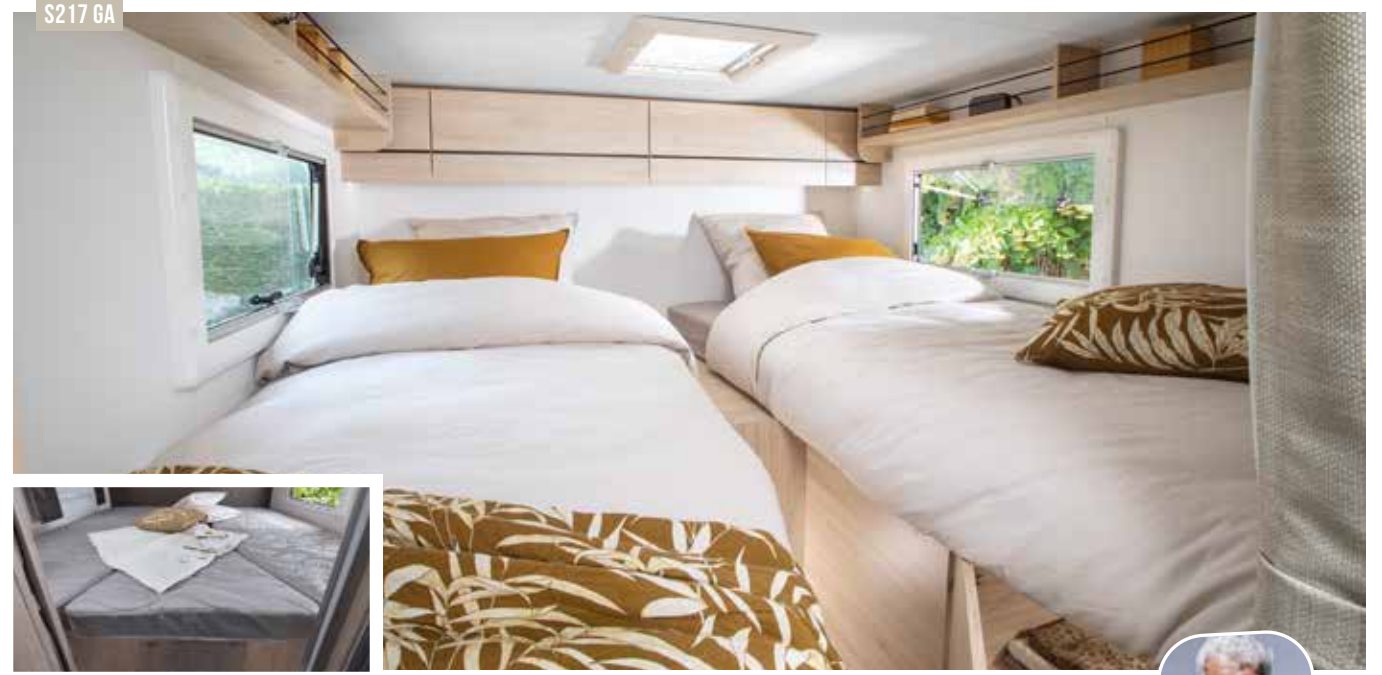

All our twin beds are equipped with an integrated system to convert into XXL bed.

Testimonial from Alain: It really improves the day-to-day routine

Scan me!
Choose the model that best suits you.